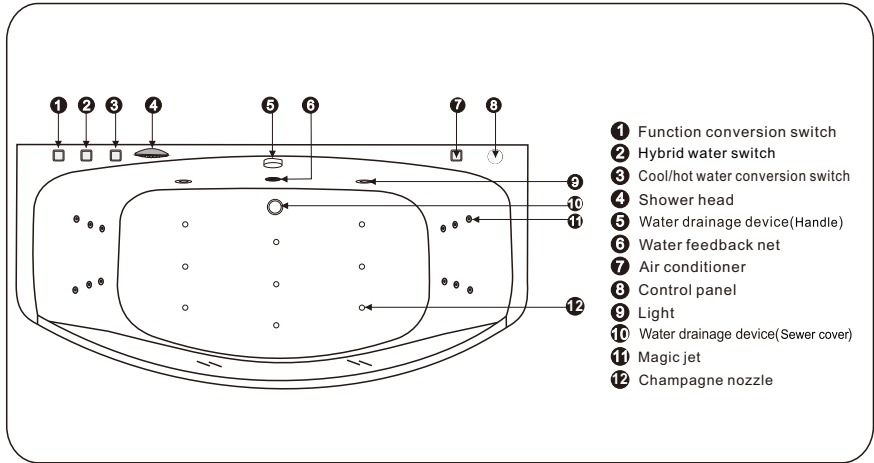

KC - D02 Computer Massage cylinder part names

KC - D02 water and electricity utilities installation

Unit: mm