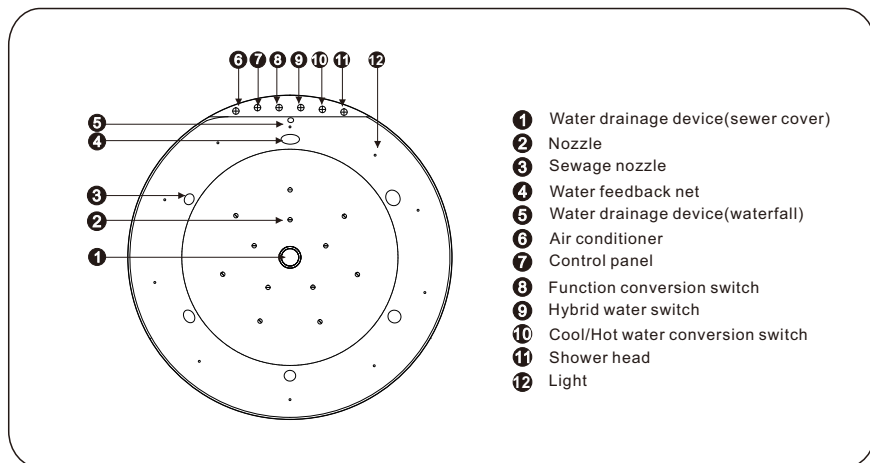

## KC - T02 part names

## KC - T02 water and electricity utilities installation

Unit: mm